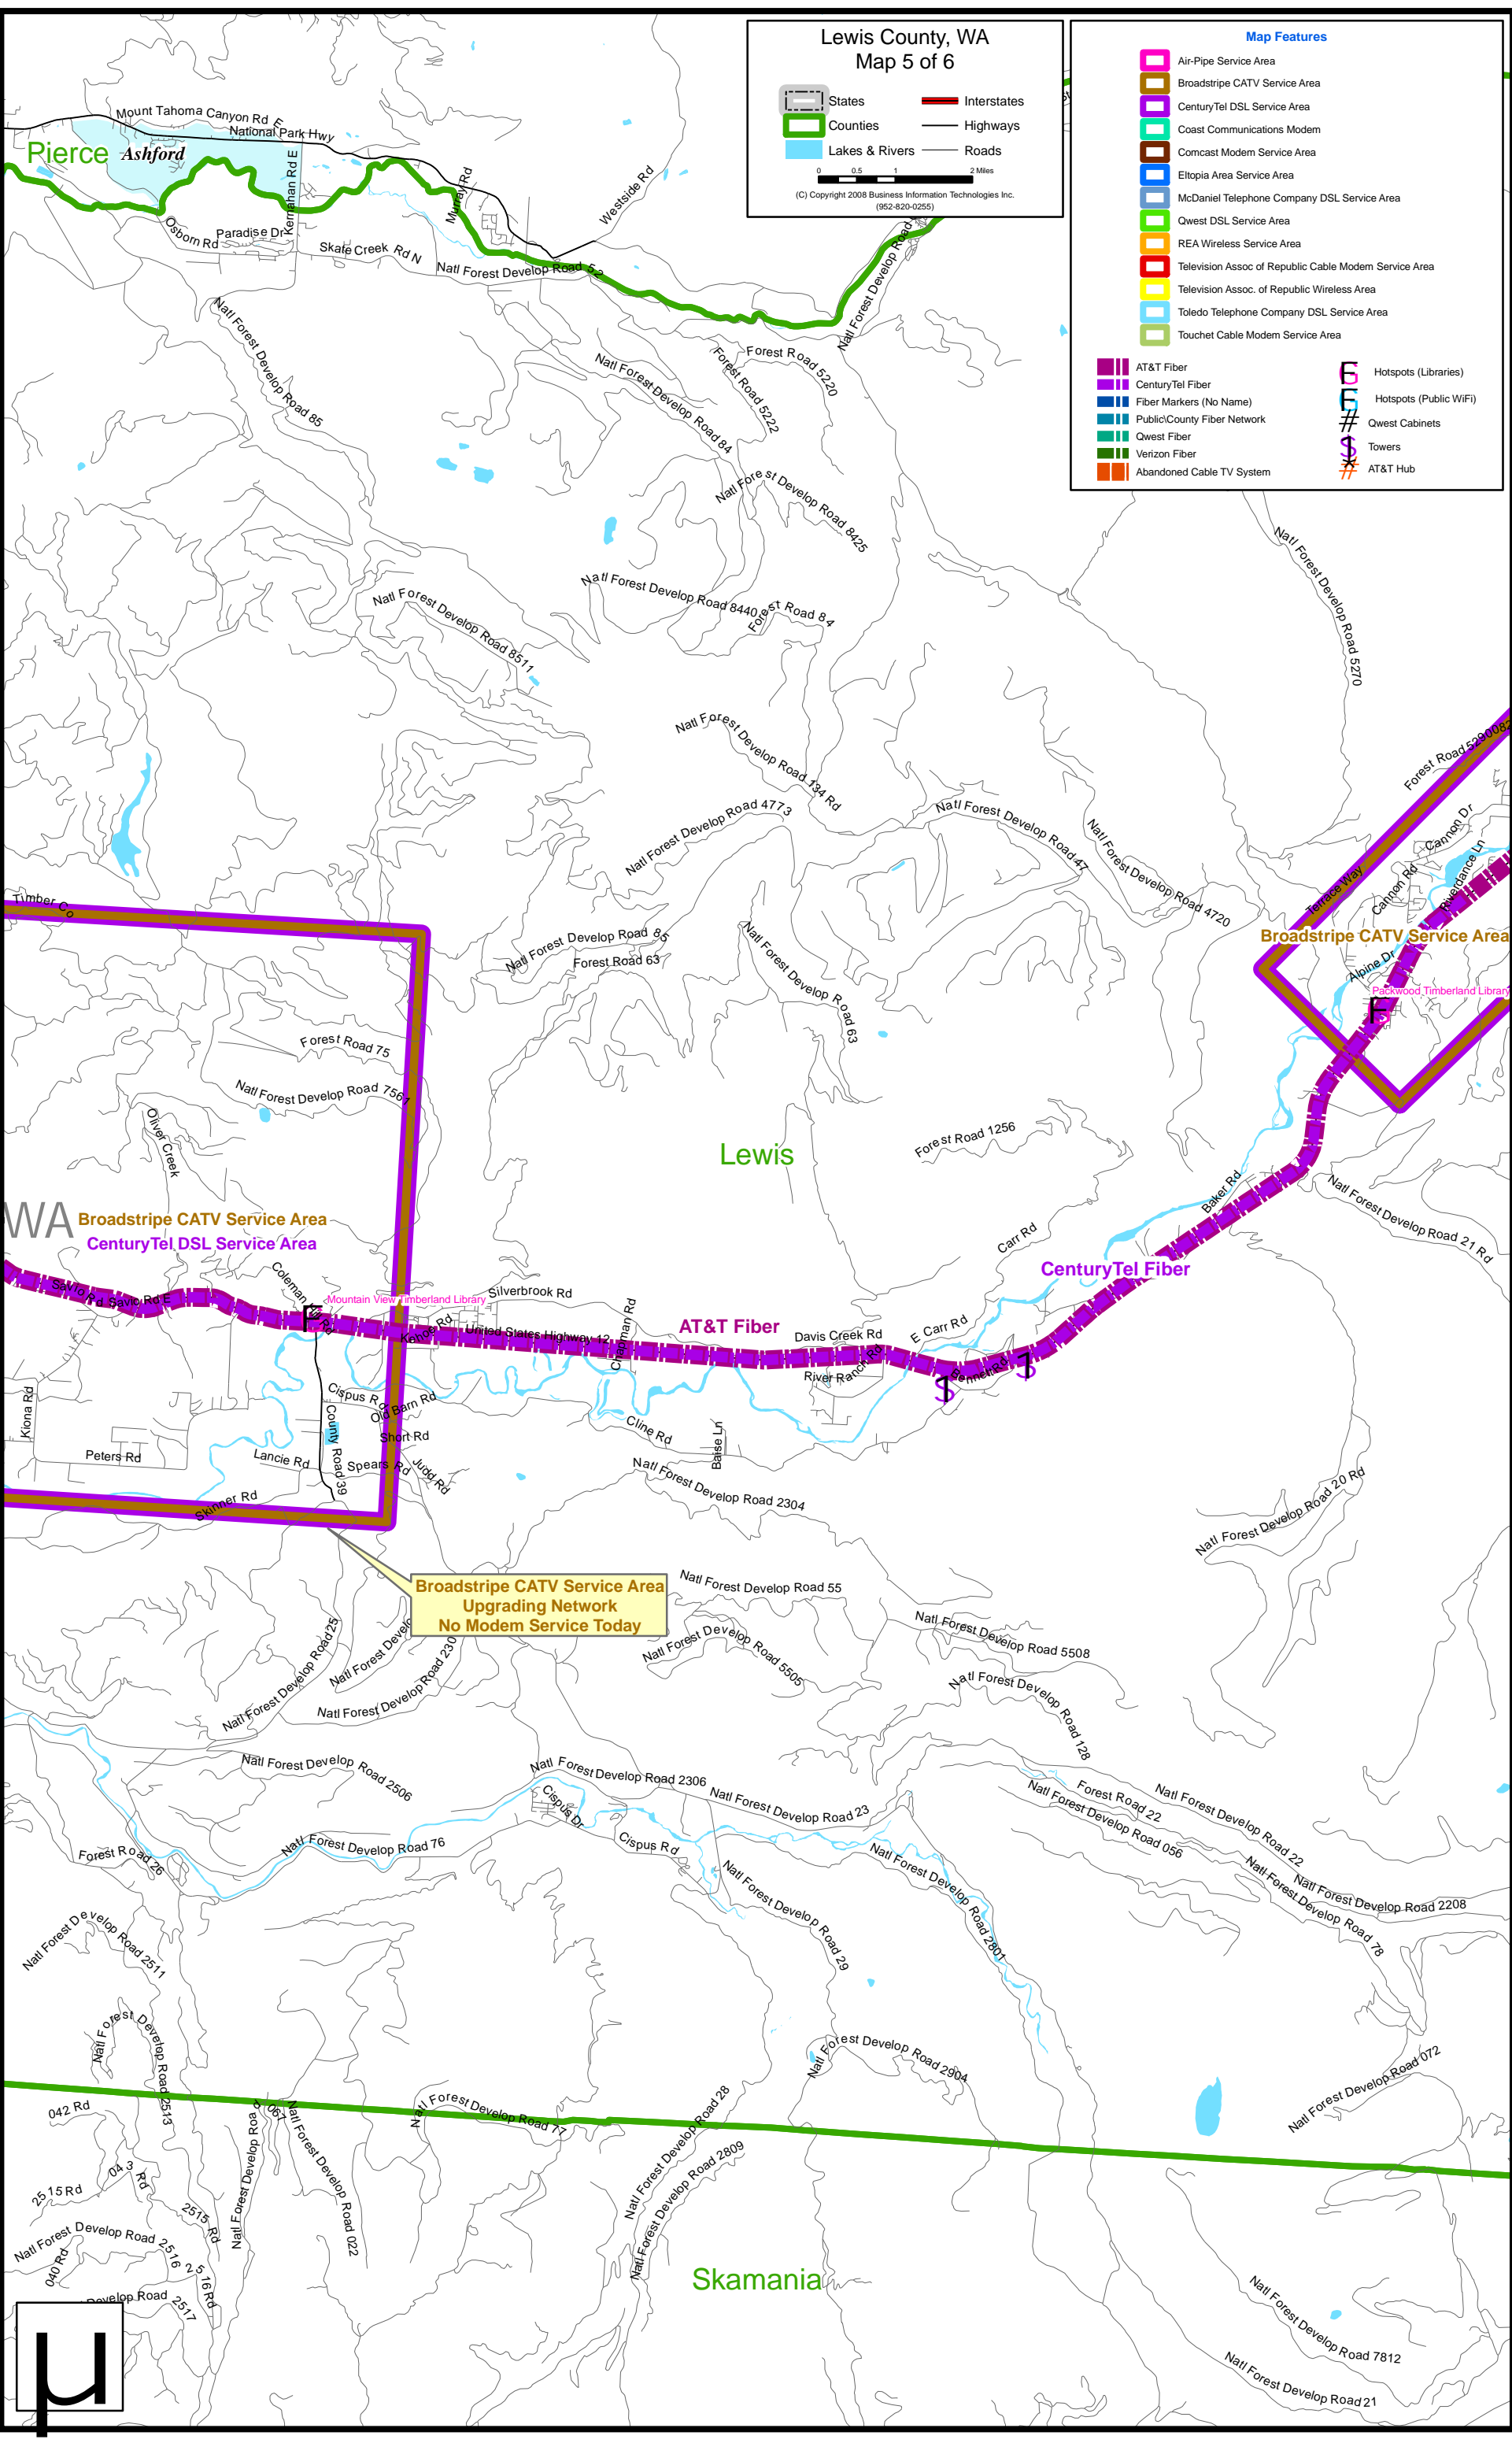

Lewis County, WA
Map 5 of 6

Map Features

**Broadstripe CATV Service Area
Upgrading Network
No Modem Service Today**