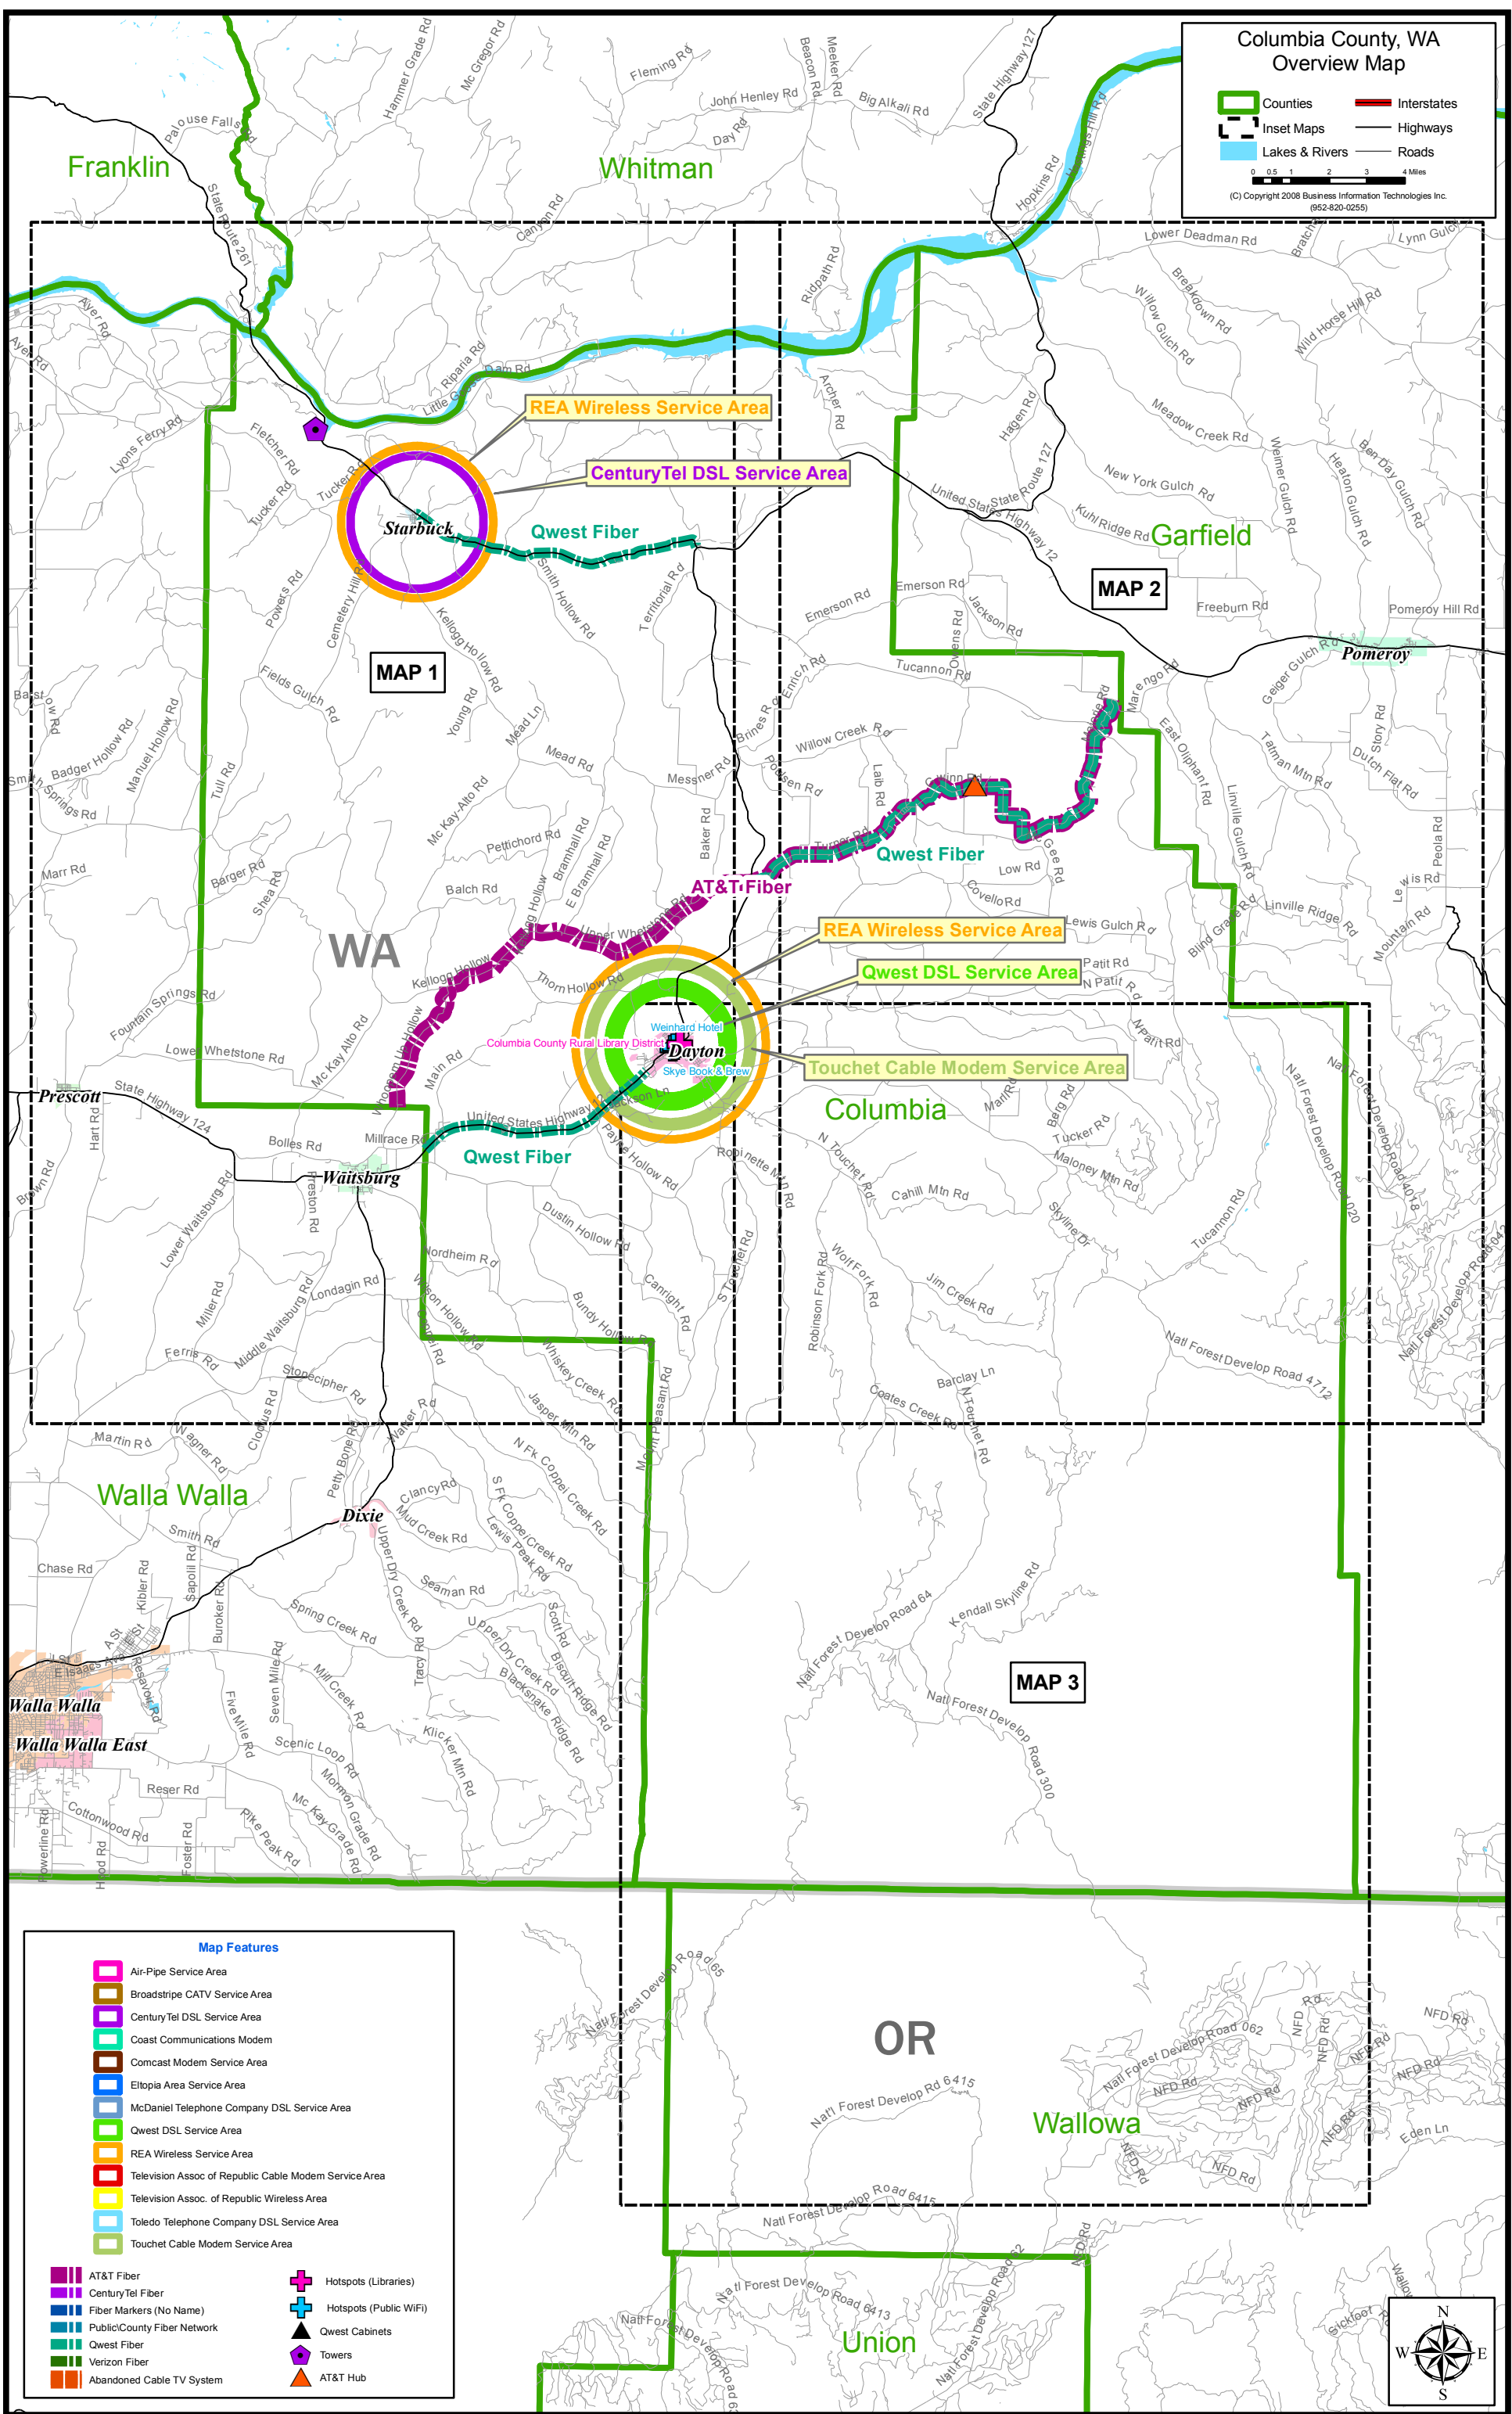

**MAP 1**

**MAP 2**

**MAP 3**

**Map Features**

|   |  |
|---|--|
| <span style="border: 1px solid pink; width: 10px; height: 10px; display: inline-block;"></span> Air-Pipe Service Area                                 | <span style="color: pink;">+</span> Hotspots (Libraries)   |
| <span style="border: 1px solid orange; width: 10px; height: 10px; display: inline-block;"></span> Broadstripe CATV Service Area                       | <span style="color: blue;">+</span> Hotspots (Public WiFi) |
| <span style="border: 1px solid purple; width: 10px; height: 10px; display: inline-block;"></span> CenturyTel DSL Service Area                         | <span style="color: green;">+</span> Qwest Cabinets        |
| <span style="border: 1px solid cyan; width: 10px; height: 10px; display: inline-block;"></span> Coast Communications Modem                            | <span style="color: black;">▲</span> Towers                |
| <span style="border: 1px solid brown; width: 10px; height: 10px; display: inline-block;"></span> Comcast Modem Service Area                           | <span style="color: orange;">▲</span> AT&T Hub             |
| <span style="border: 1px solid blue; width: 10px; height: 10px; display: inline-block;"></span> Eltopia Area Service Area                             |  |
| <span style="border: 1px solid lightblue; width: 10px; height: 10px; display: inline-block;"></span> McDaniel Telephone Company DSL Service Area      |  |
| <span style="border: 1px solid green; width: 10px; height: 10px; display: inline-block;"></span> Qwest DSL Service Area                               |  |
| <span style="border: 1px solid orange; width: 10px; height: 10px; display: inline-block;"></span> REA Wireless Service Area                           |  |
| <span style="border: 1px solid red; width: 10px; height: 10px; display: inline-block;"></span> Television Assoc. of Republic Cable Modem Service Area |  |
| <span style="border: 1px solid yellow; width: 10px; height: 10px; display: inline-block;"></span> Television Assoc. of Republic Wireless Area         |  |
| <span style="border: 1px solid lightblue; width: 10px; height: 10px; display: inline-block;"></span> Toledo Telephone Company DSL Service Area        |  |
| <span style="border: 1px solid green; width: 10px; height: 10px; display: inline-block;"></span> Touchet Cable Modem Service Area                     |  |
| <span style="border: 1px solid purple; width: 10px; height: 10px; display: inline-block;"></span> AT&T Fiber  |  |
| <span style="border: 1px solid blue; width: 10px; height: 10px; display: inline-block;"></span> CenturyTel Fiber                                      |  |
| <span style="border: 1px solid black; width: 10px; height: 10px; display: inline-block;"></span> Fiber Markers (No Name)                              |  |
| <span style="border: 1px solid blue; width: 10px; height: 10px; display: inline-block;"></span> Public/County Fiber Network                           |  |
| <span style="border: 1px solid green; width: 10px; height: 10px; display: inline-block;"></span> Qwest Fiber  |  |
| <span style="border: 1px solid black; width: 10px; height: 10px; display: inline-block;"></span> Verizon Fiber  |  |
| <span style="border: 1px solid orange; width: 10px; height: 10px; display: inline-block;"></span> Abandoned Cable TV System                           |  |