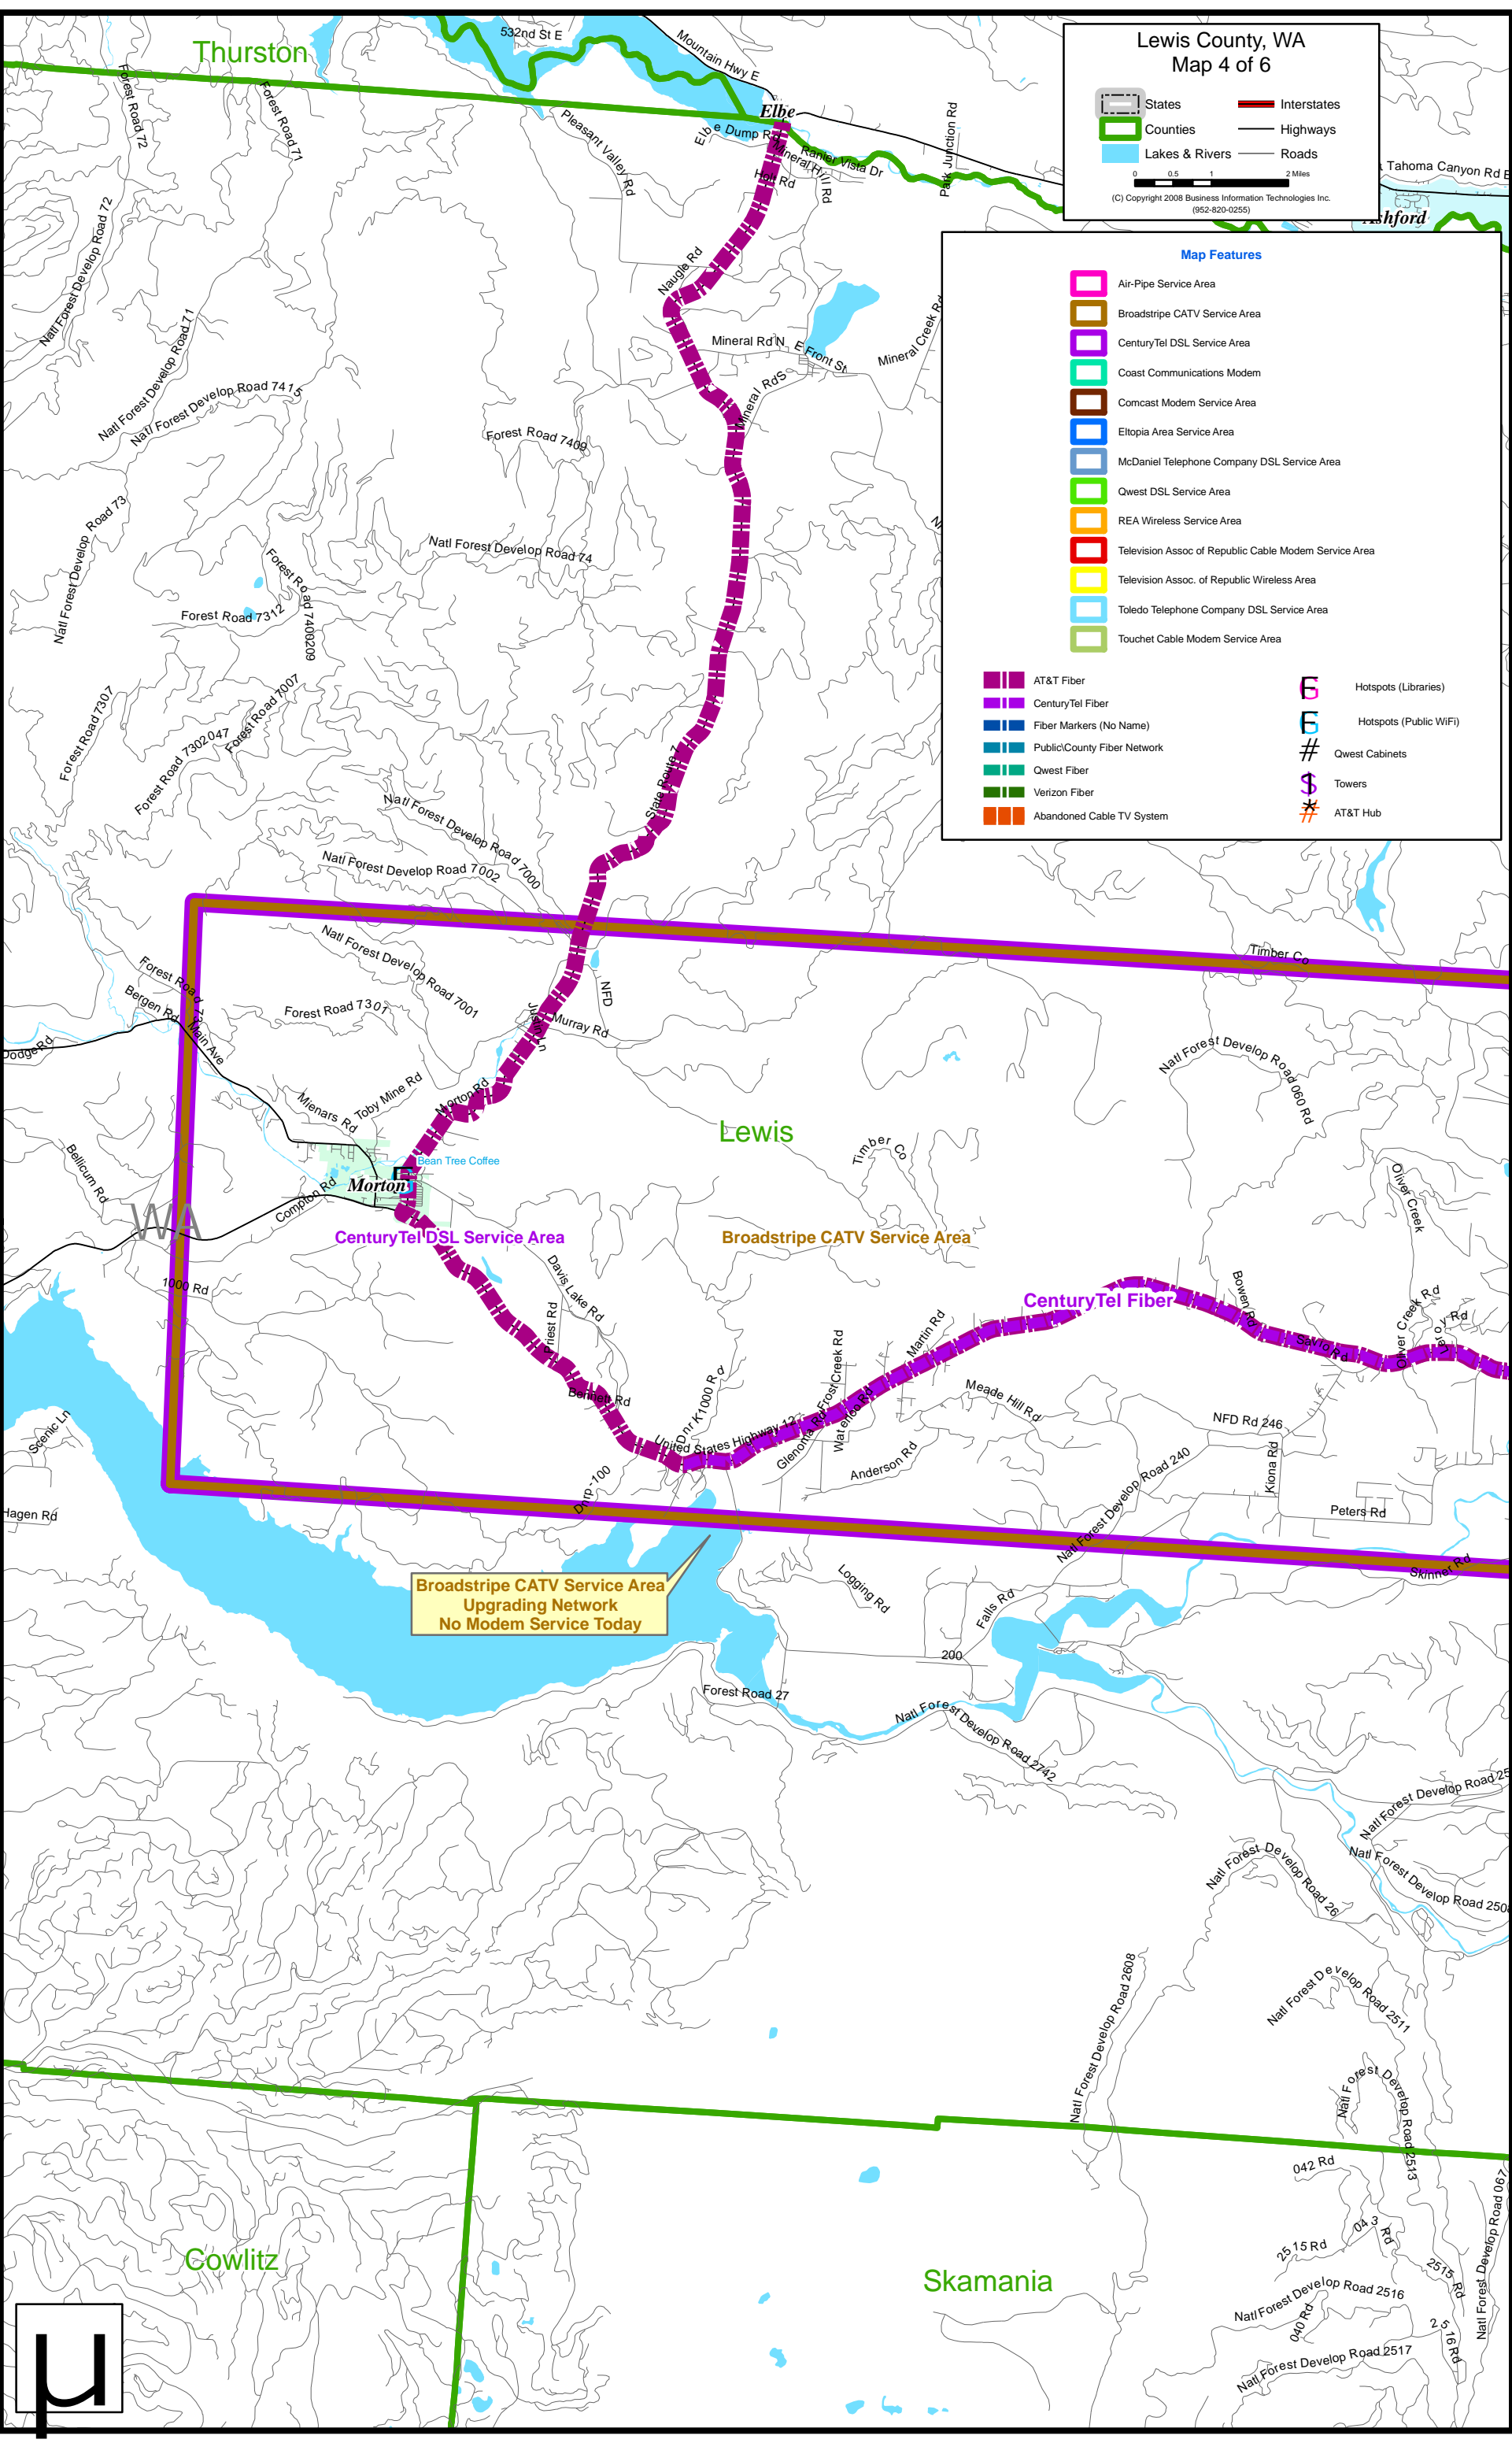

States
 Counties
 Lakes & Rivers
 Interstates
 Highways
 Roads
 0
 0.5
 1
 2 Miles
 (C) Copyright 2008 Business Information Technologies Inc. (952-820-0255)

Map Features

 Air-Pipe Service Area	 Hotspots (Libraries)
 Broadstripe CATV Service Area	 Hotspots (Public WiFi)
 CenturyTel DSL Service Area	 Qwest Cabinets
 Coast Communications Modem	 Towers
 Comcast Modem Service Area	 AT&T Hub
 Eltopia Area Service Area	
 McDaniel Telephone Company DSL Service Area	
 Qwest DSL Service Area	
 REA Wireless Service Area	
 Television Assoc of Republic Cable Modem Service Area	
 Television Assoc. of Republic Wireless Area	
 Toledo Telephone Company DSL Service Area	
 Touchet Cable Modem Service Area	

 AT&T Fiber	 CenturyTel Fiber	 Fiber Markers (No Name)	 Public/County Fiber Network	 Qwest Fiber	 Verizon Fiber	 Abandoned Cable TV System
--	--	---	---	---	---	---

Broadstripe CATV Service Area
Upgrading Network
No Modem Service Today