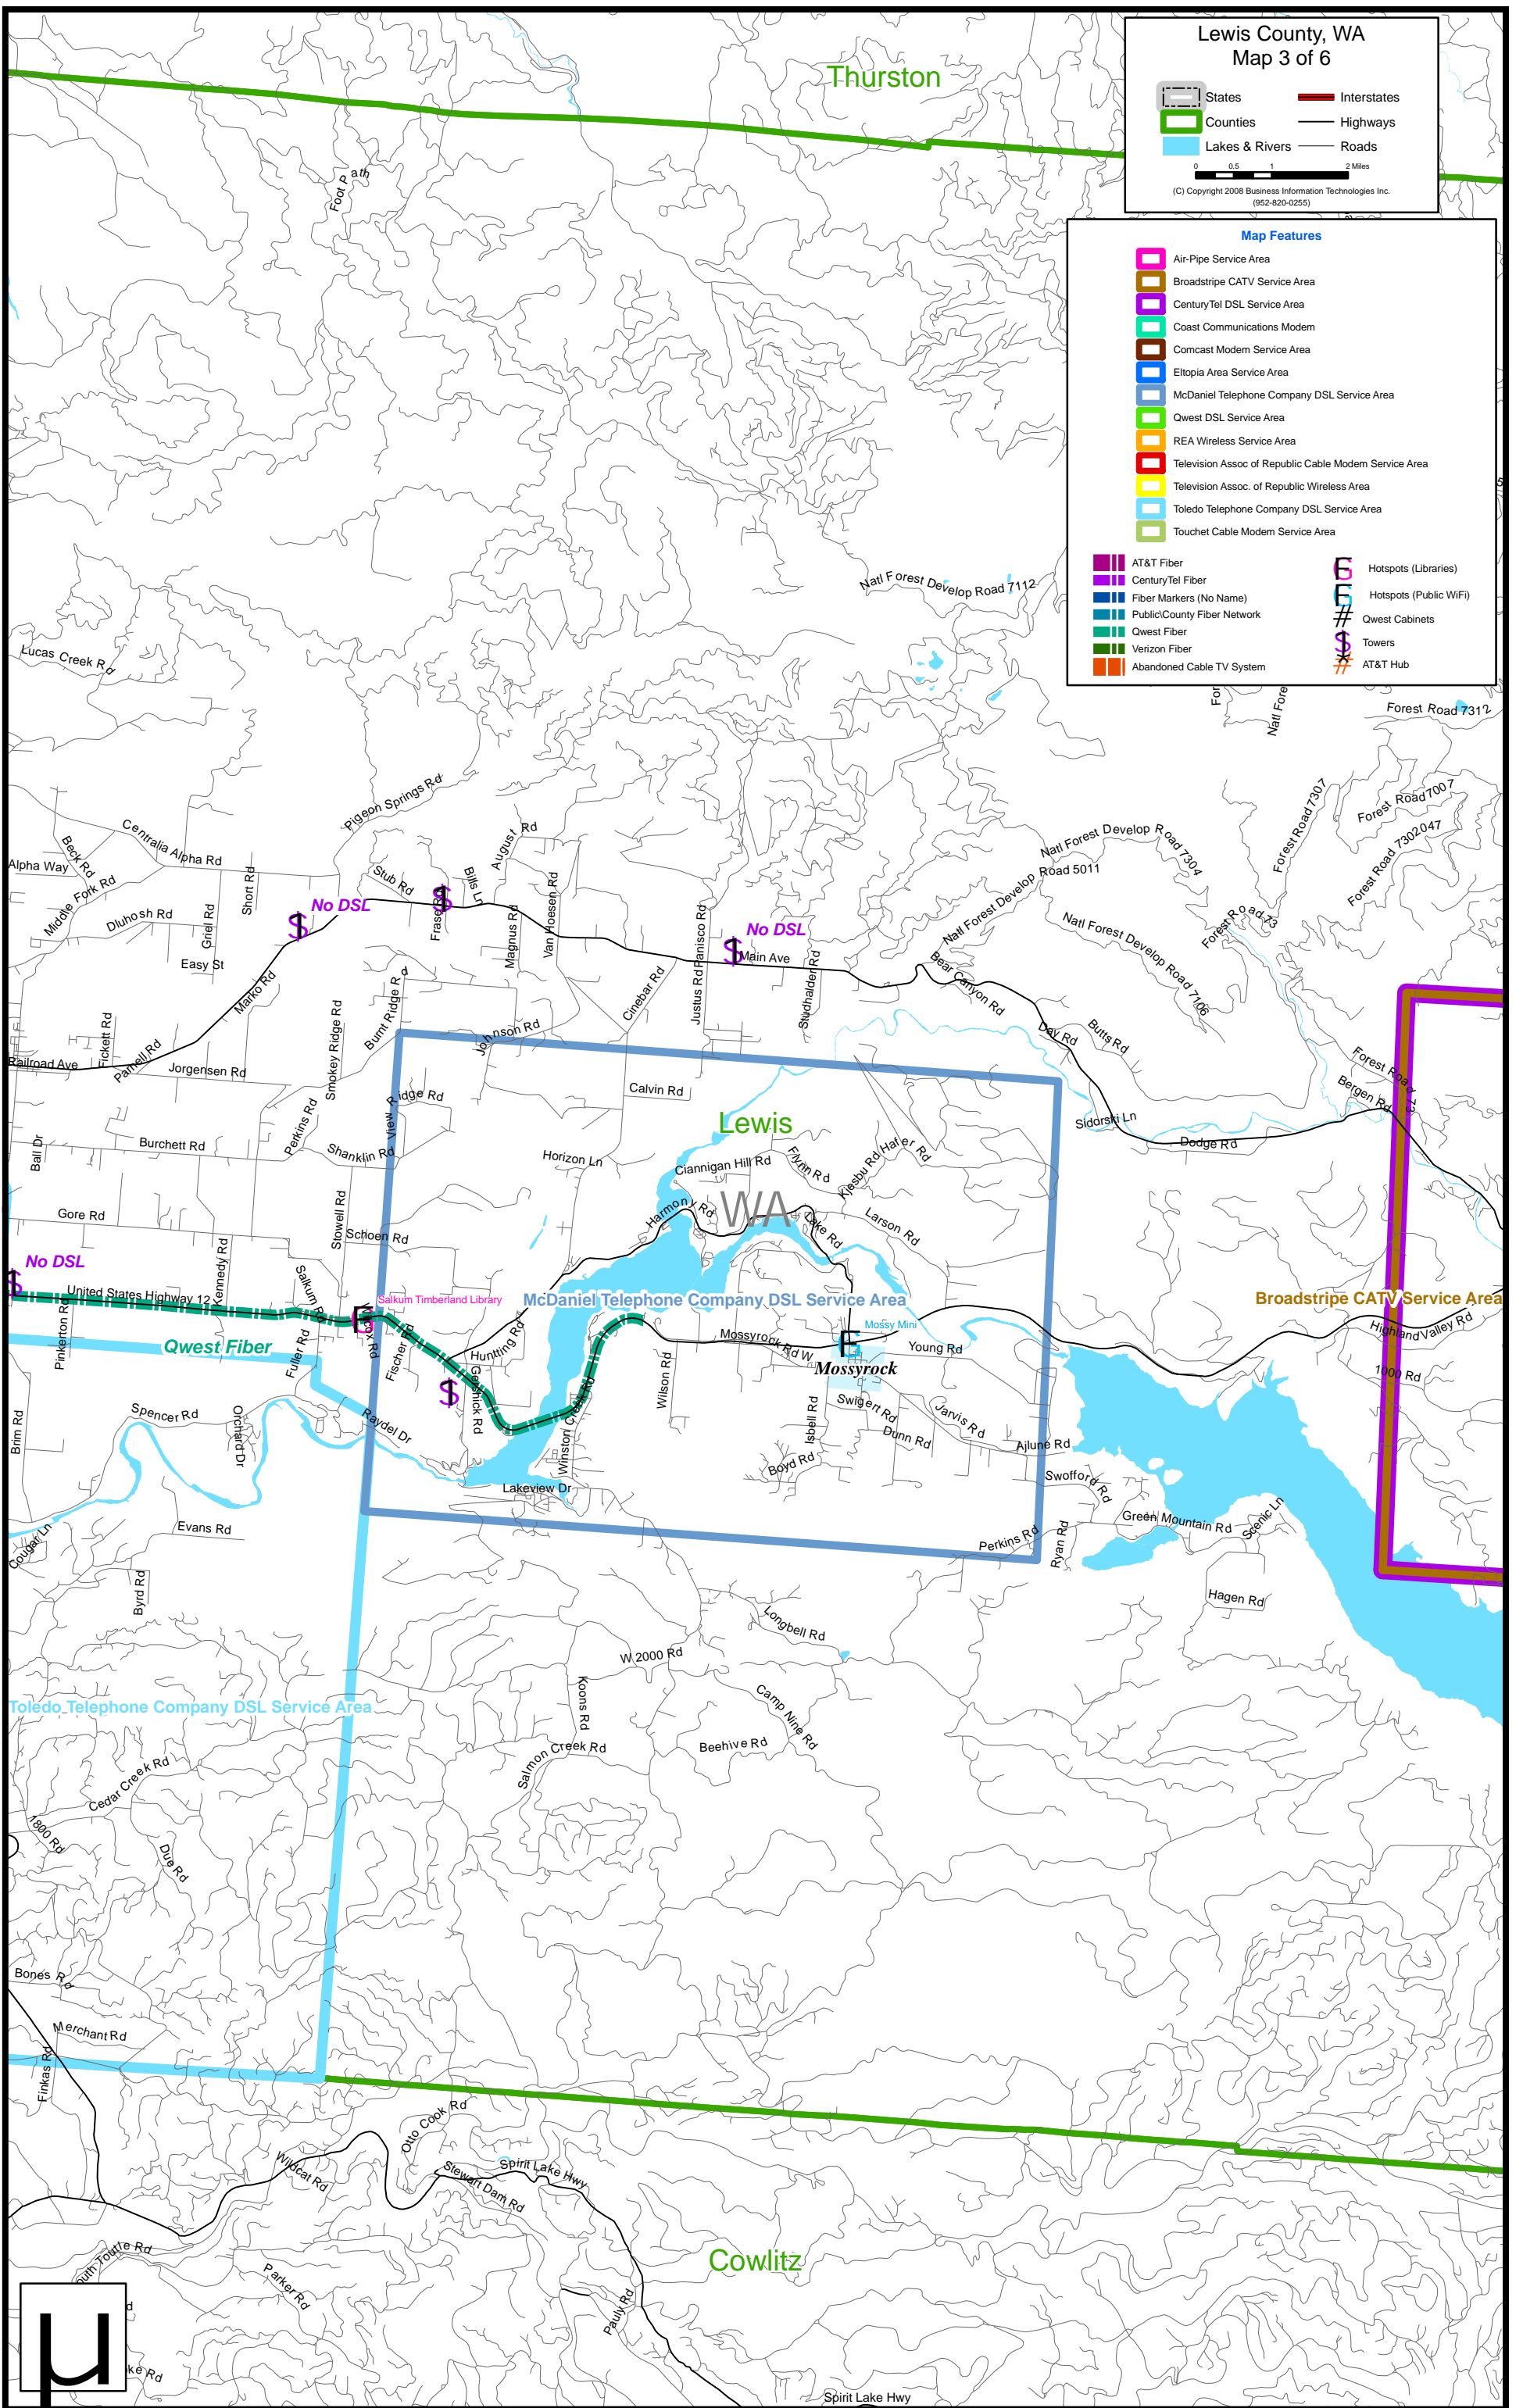

- States
- Counties
- Lakes & Rivers
- Interstates
- Highways
- Roads

Map Features

- Air-Pipe Service Area
- Broadstripe CATV Service Area
- CenturyTel DSL Service Area
- Coast Communications Modem
- Comcast Modem Service Area
- Eltopia Area Service Area
- McDaniel Telephone Company DSL Service Area
- Qwest DSL Service Area
- REA Wireless Service Area
- Television Assoc of Republic Cable Modem Service Area
- Television Assoc. of Republic Wireless Area
- Toledo Telephone Company DSL Service Area
- Touchet Cable Modem Service Area
- AT&T Fiber
- CenturyTel Fiber
- Fiber Markers (No Name)
- Public/County Fiber Network
- Qwest Fiber
- Verizon Fiber
- Abandoned Cable TV System
- Hotspots (Libraries)
- Hotspots (Public WiFi)
- Qwest Cabinets
- Towers
- AT&T Hub

Thurston

Lewis

WA

Cowlitz

McDaniel Telephone Company DSL Service Area

Broadstripe CATV Service Area

Qwest Fiber

Toledo Telephone Company DSL Service Area

No DSL

No DSL

No DSL